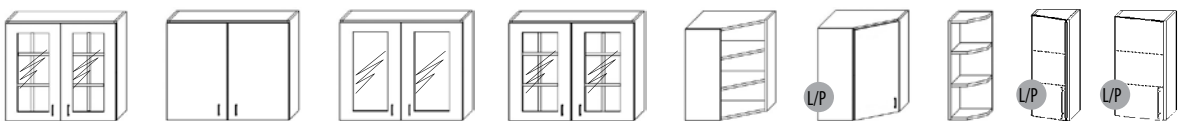

H80/S/M/71 H90/S/71 H90/S/71 H90/S/M/71 HR60x60/O/71 HR60x60/S/71 URH30/S/71 H30/URH/71 H40/URH/71